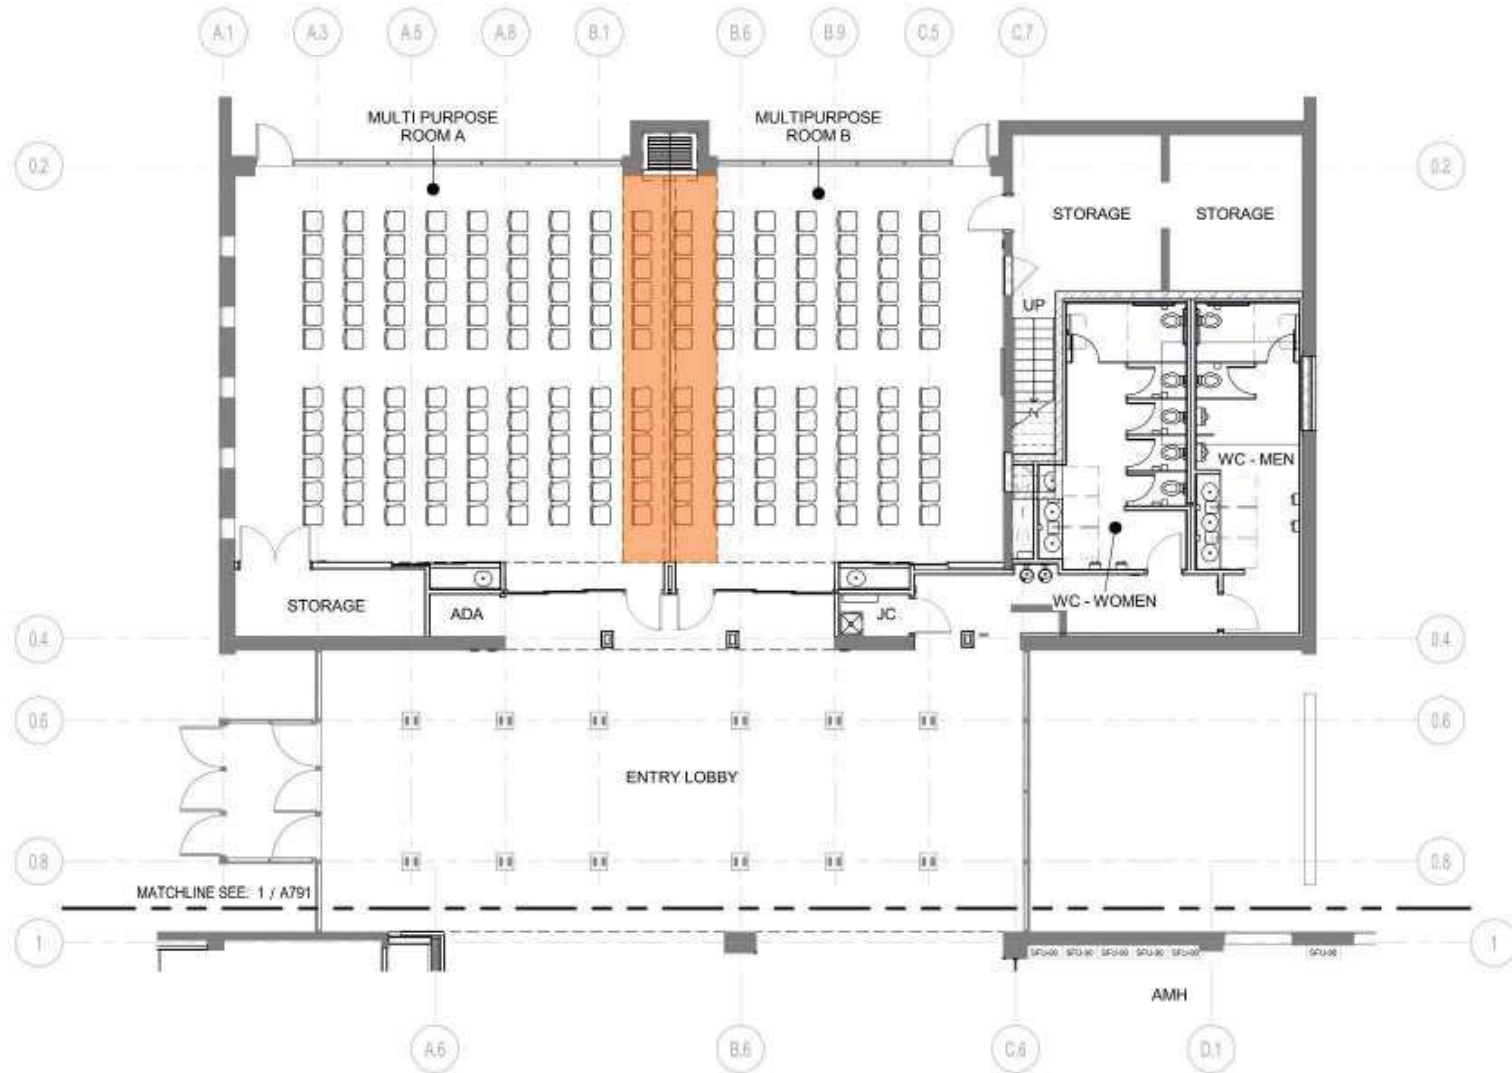

ALTERNATE

MULTI-PURPOSE ROOM - SKYFOLD